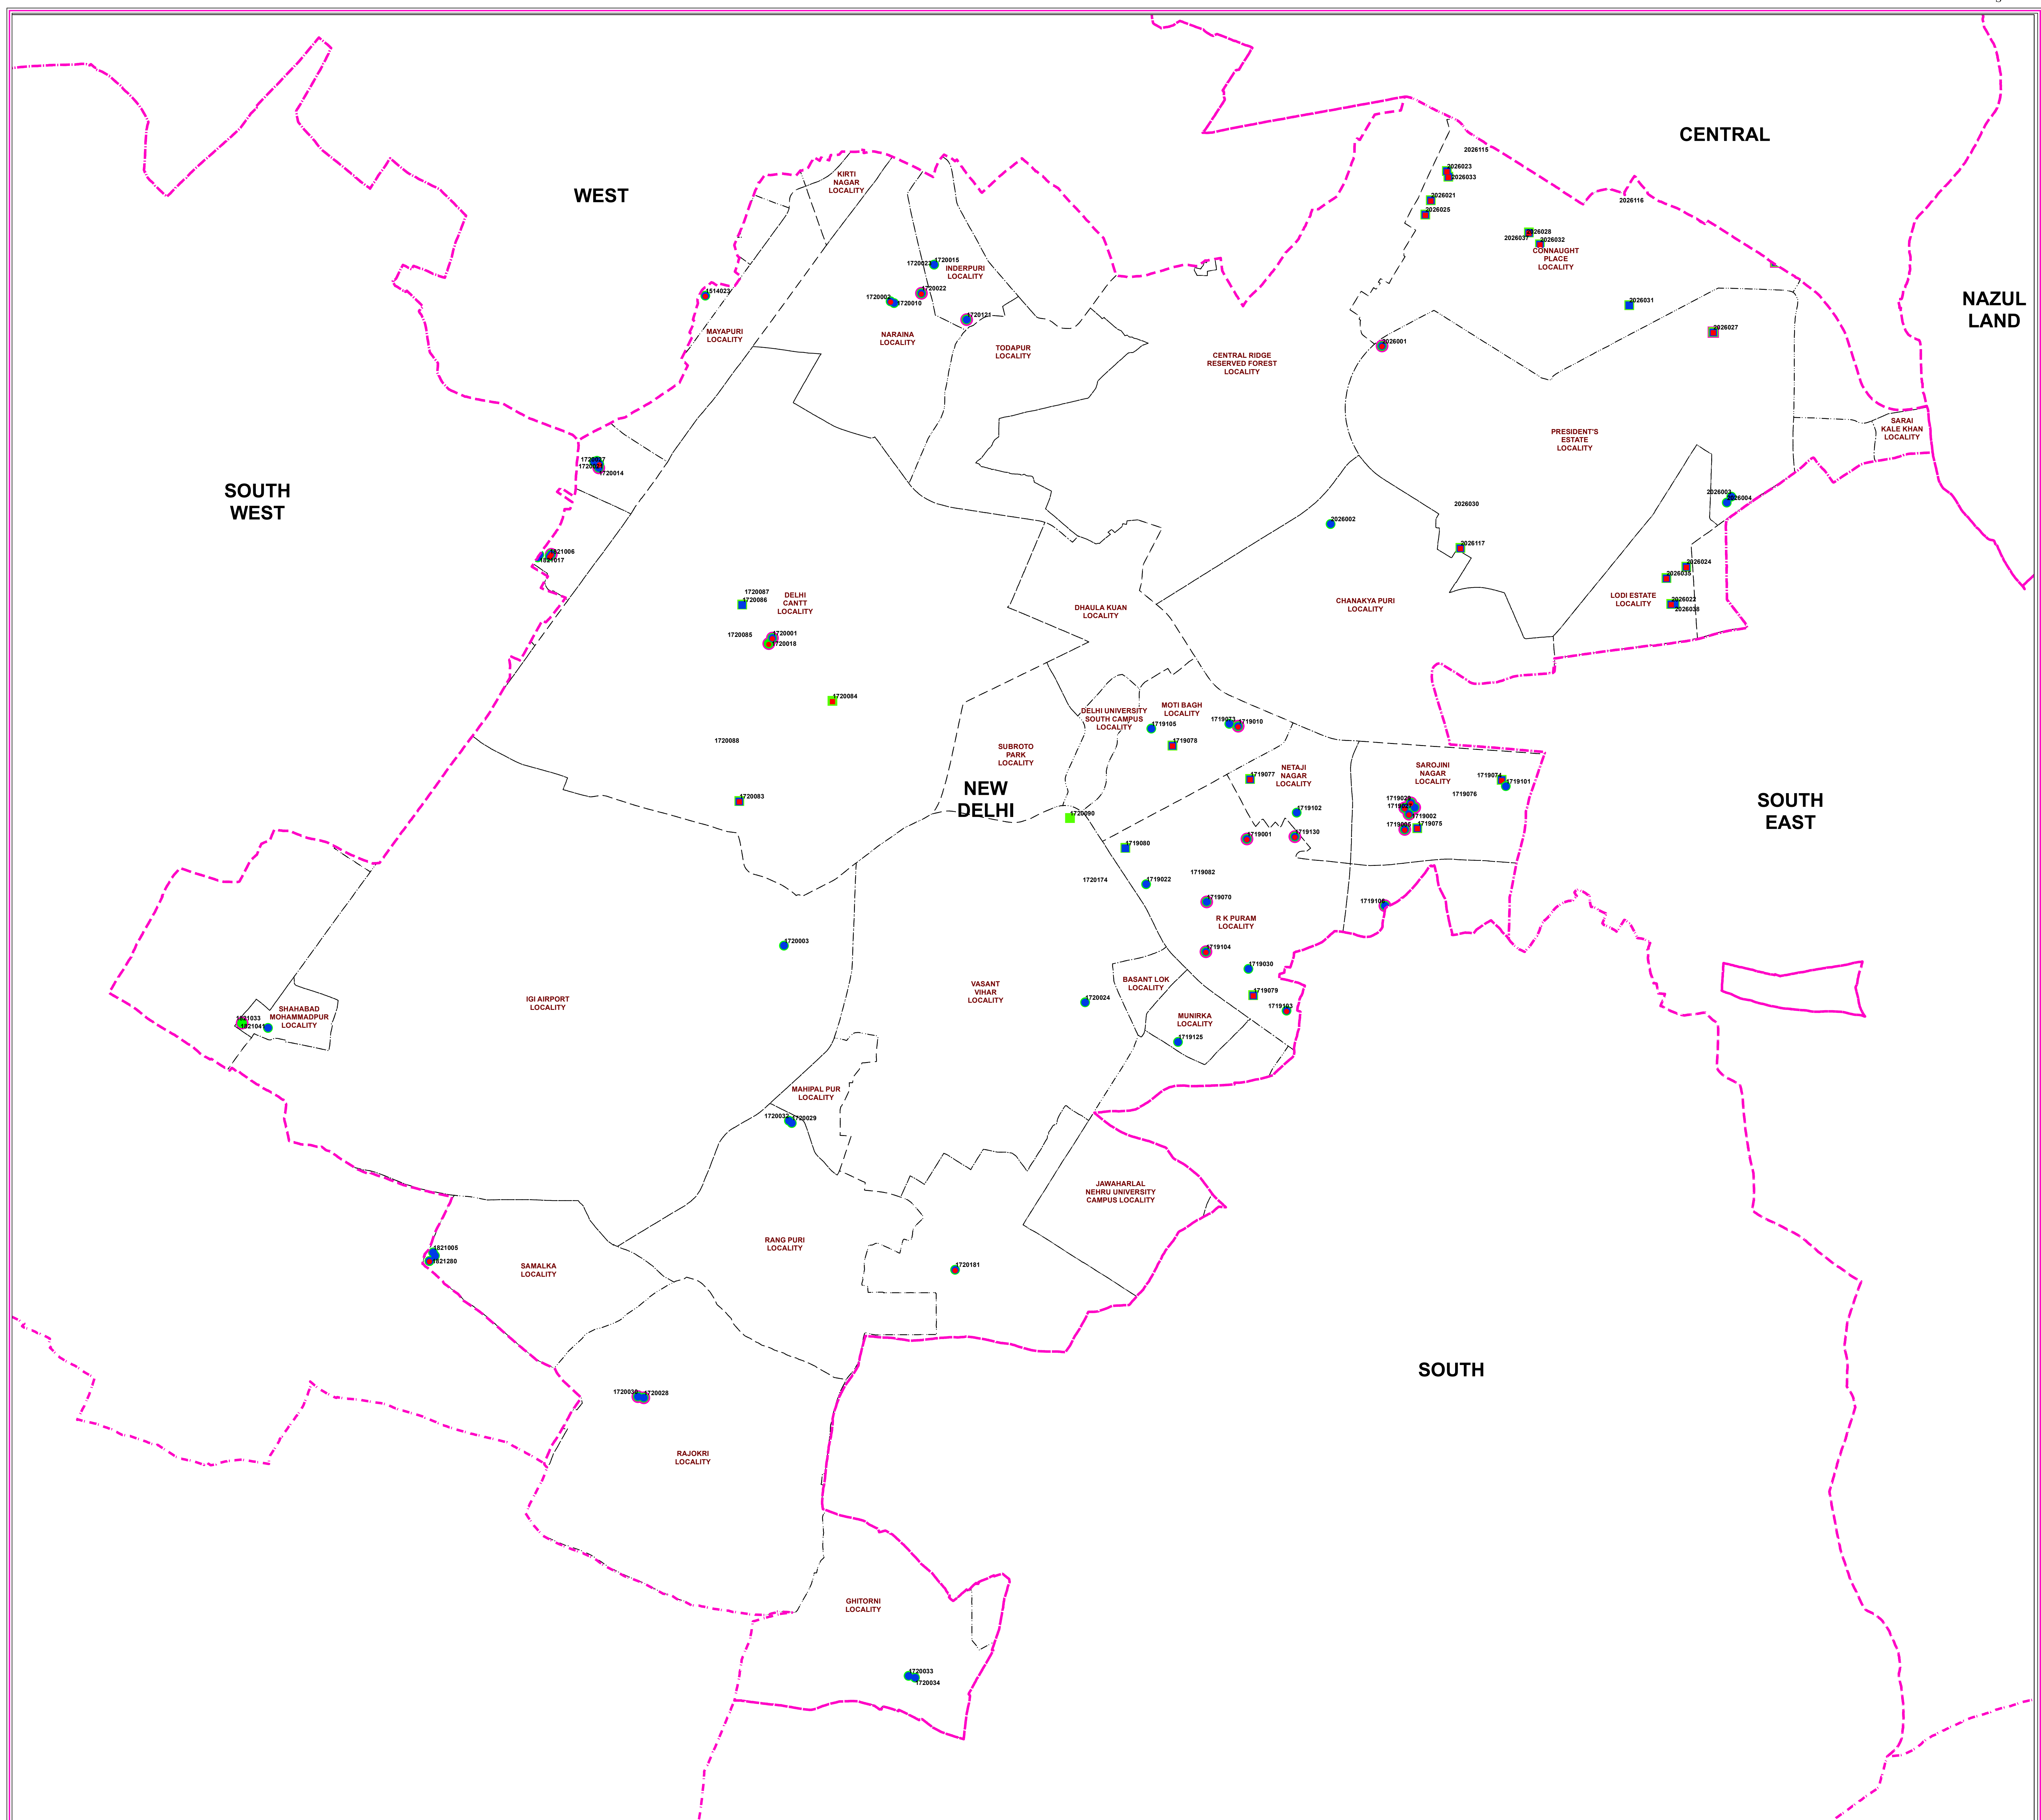

Disclaimer :- Responsibility of Updating and validation of the Data/Information displayed in map lies upon the concerned department.