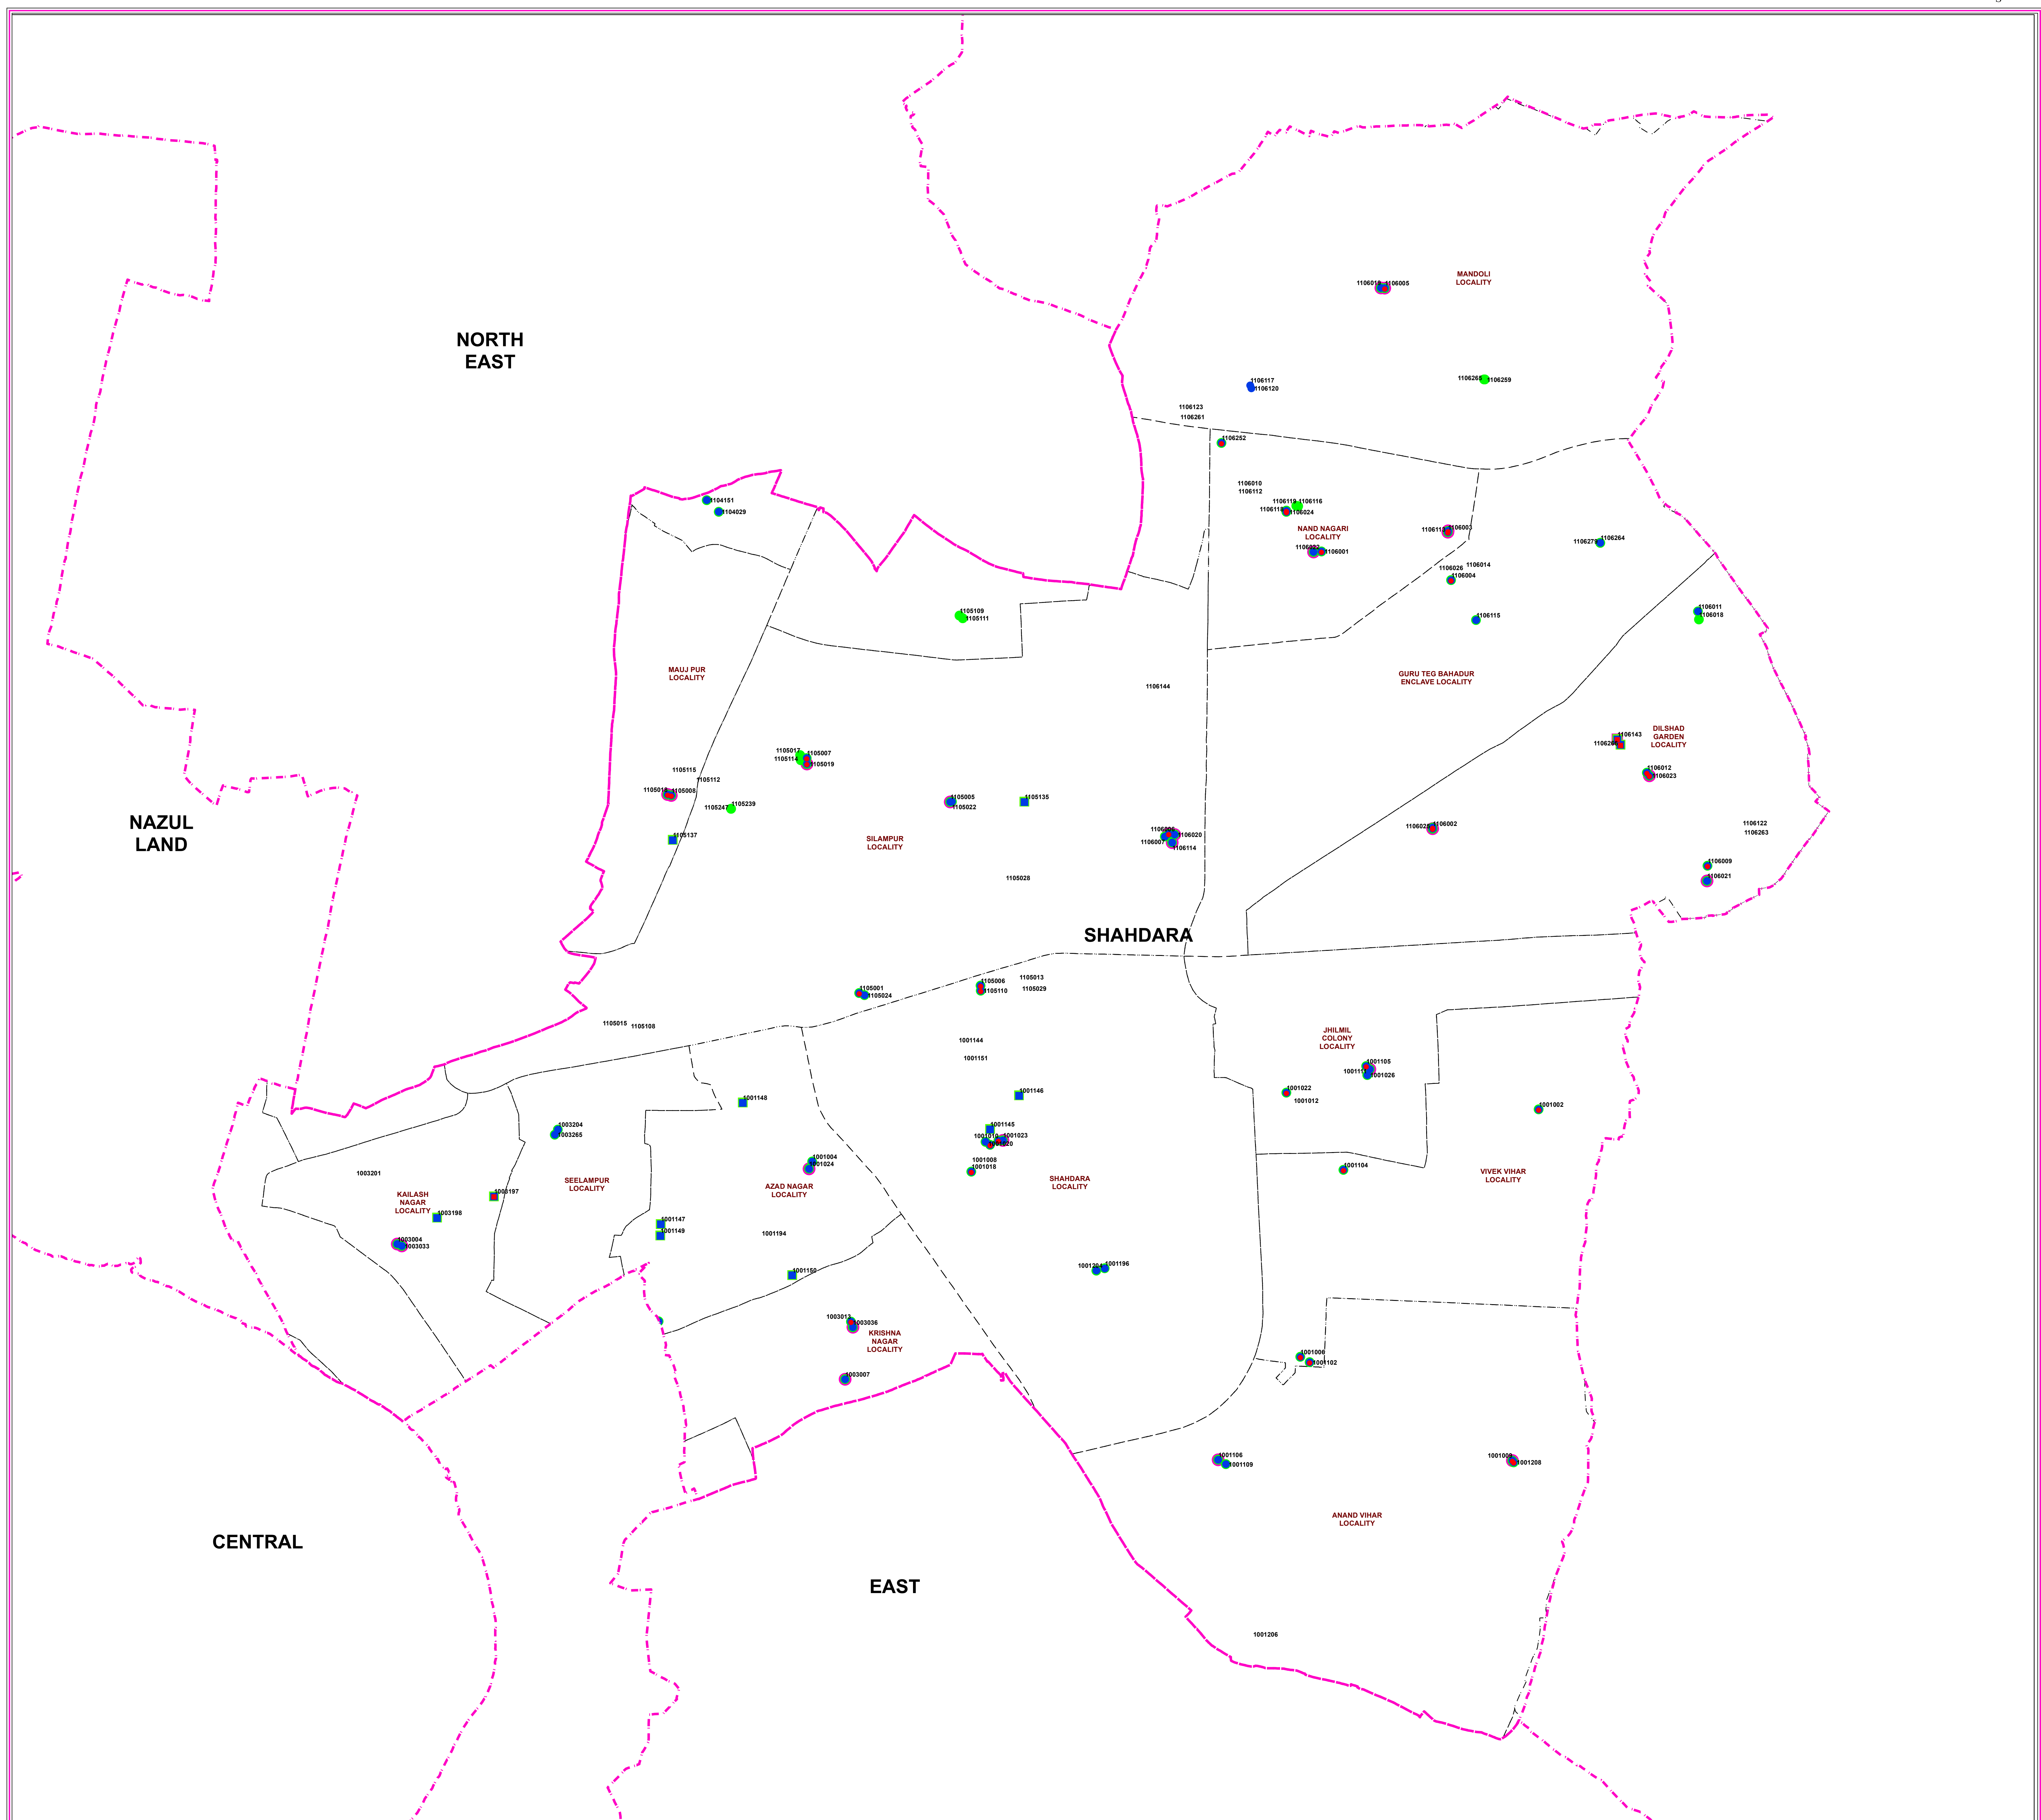

Disclaimer :- Responsibility of Update and validation of the Data/Information displayed in map lies upon the concerned department.