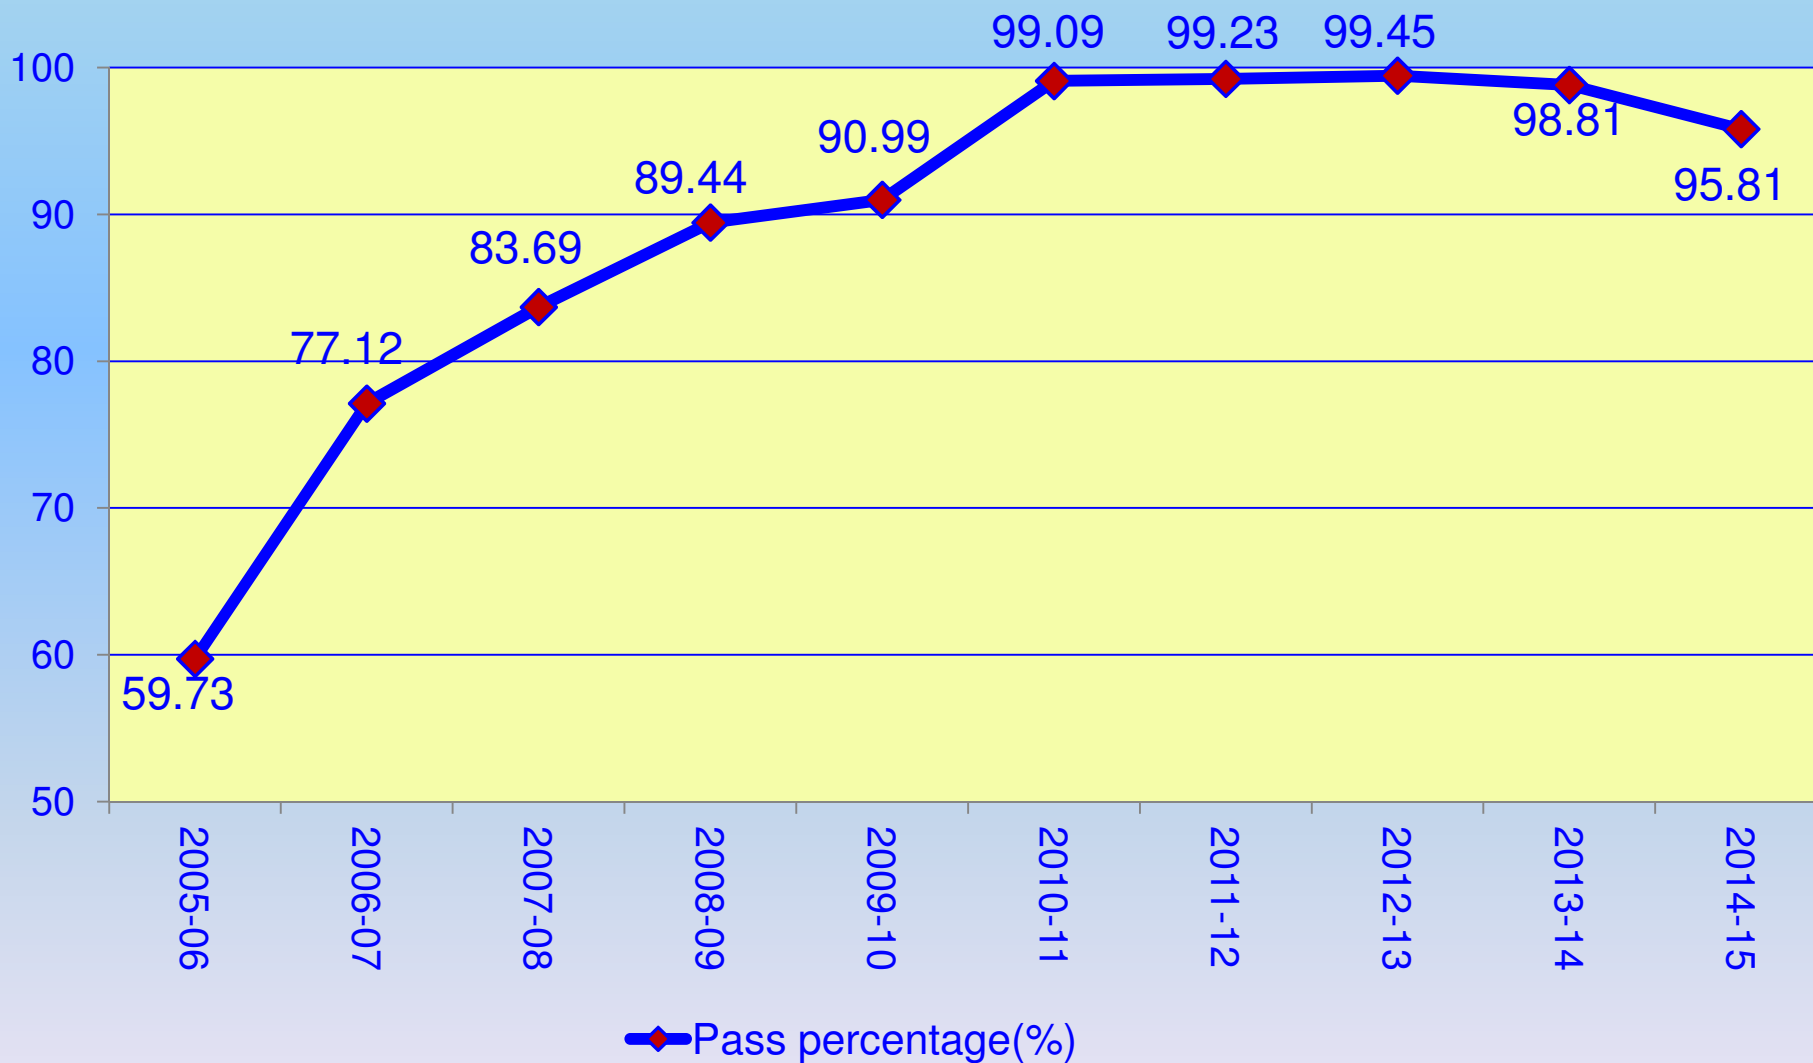

An overall view of Class X 2015 Result (Govt. Schools) in Comparison to Previous Results