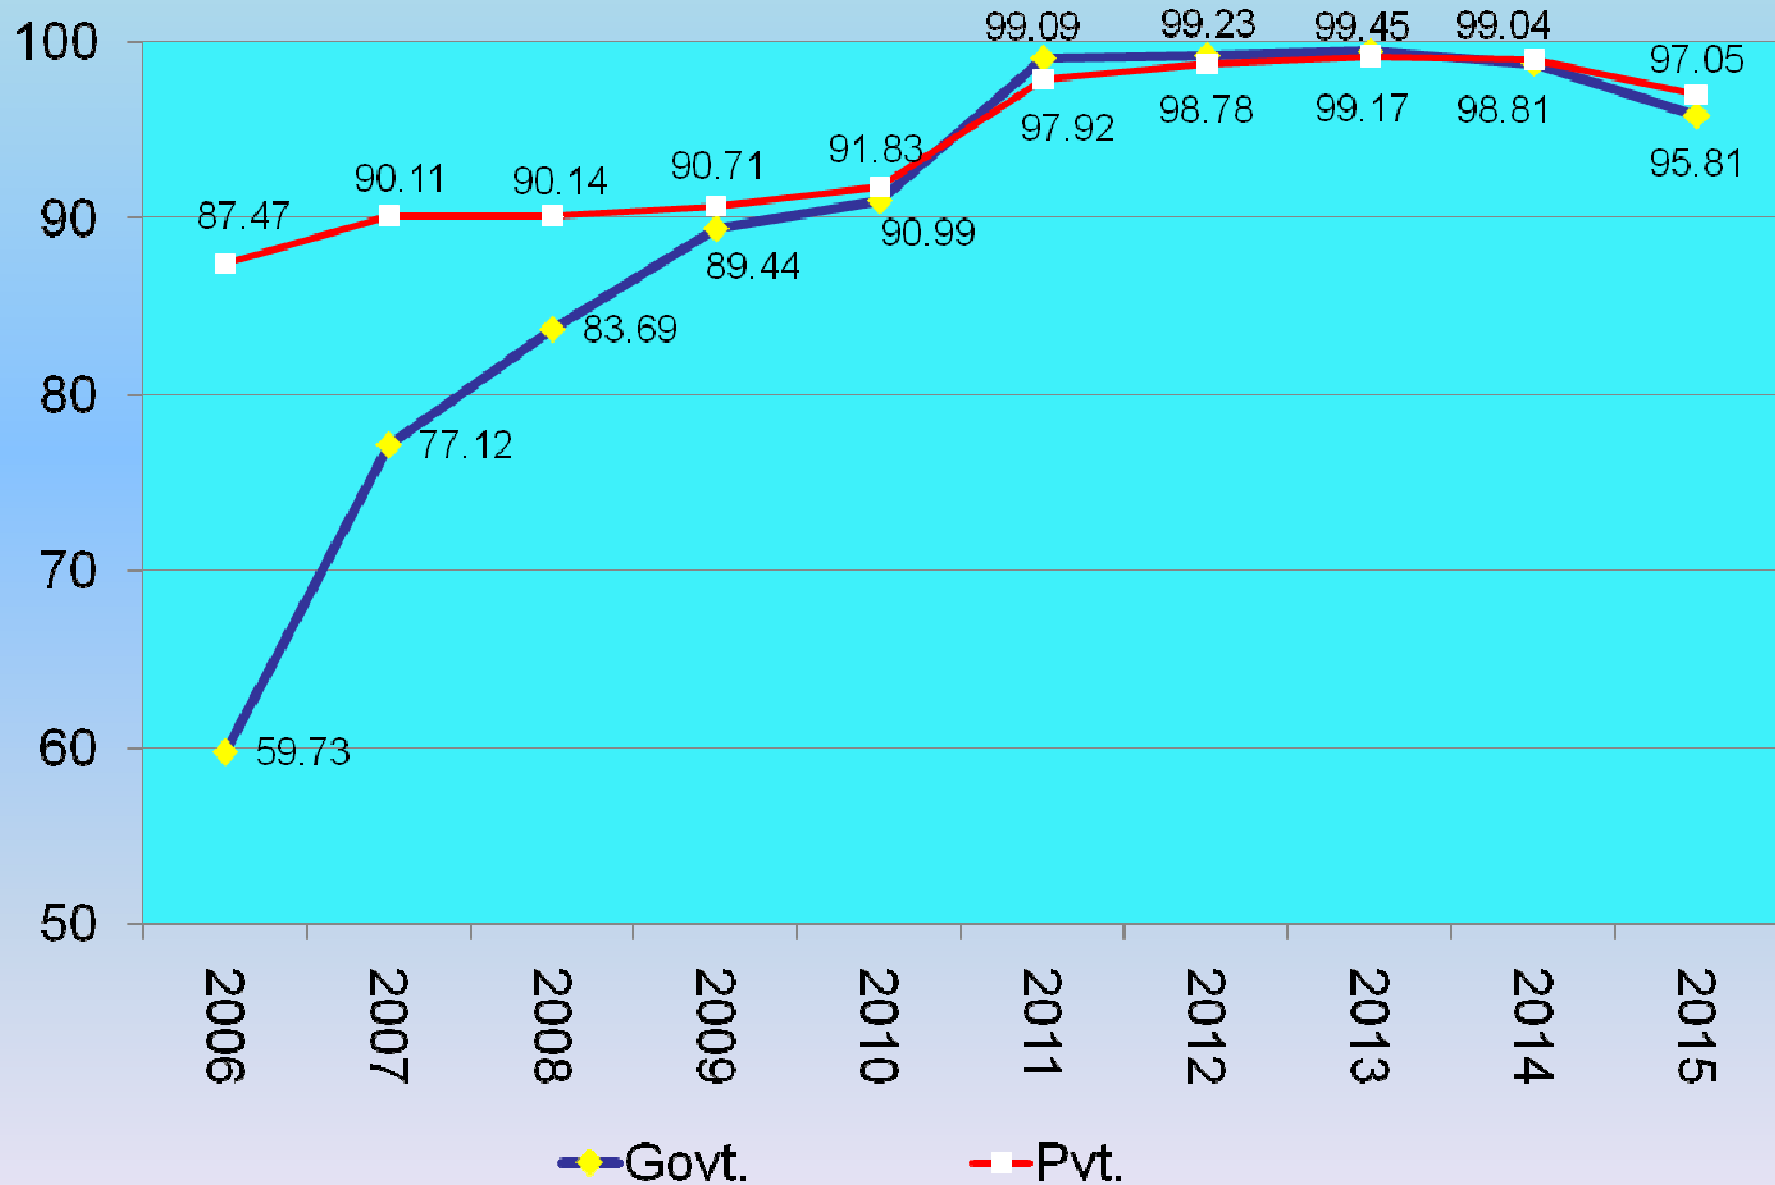

Performance of Government Schools & Private Schools

Zone wise Result of CBSE Class X 2015

Zone	APP	Pass	PP	CGPA	Average CGPA	Rank on PP	Rank on CGPA
1	2828	2723	96.29	17360.8	6.14	17	2
2	9353	9036	96.61	55392.4	5.92	13	7
3	2830	2746	97.03	16991.4	6.00	10	4
4	13484	12552	93.09	76129.8	5.65	27	23
5	5750	5536	96.28	33387.4	5.81	18	15
6	8627	8086	93.73	47857	5.55	25	28
7	4613	4483	97.18	27635	5.99	7	5
8	1546	1498	96.90	9082.4	5.87	11	11
9	9008	8668	96.23	51341	5.70	20	21
10	7221	6952	96.27	41758.6	5.78	19	18
11	3729	3619	97.05	21608.2	5.79	9	17
12	9347	8886	95.07	52018.6	5.57	23	26
13	4699	4571	97.28	27801	5.92	6	8
14	2098	2009	95.76	12334.2	5.88	22	10 ²³